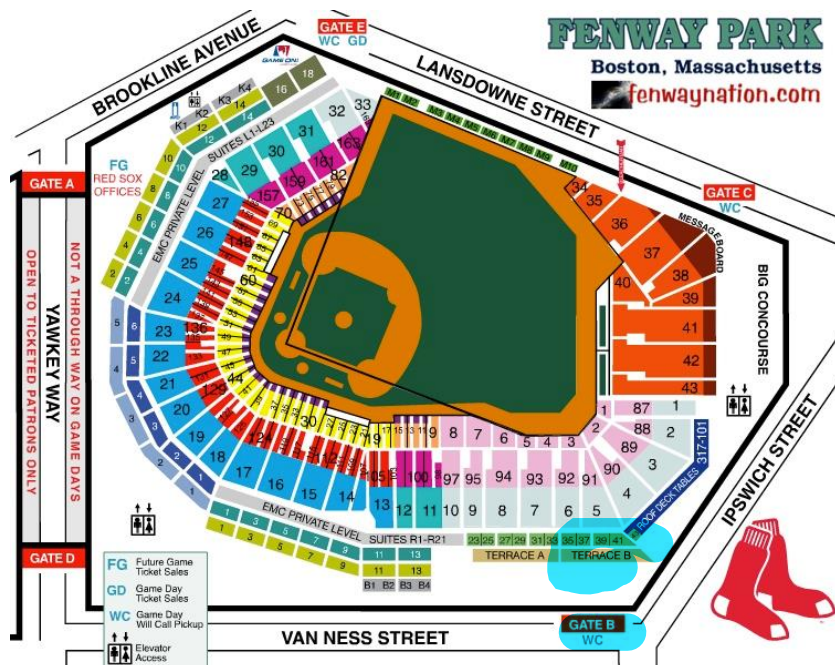

Springtime Social 2022

Massachusetts Society of Otolaryngology, Head & Neck Surgery

Sunday, May 22, 2022

Boston Red Sox vs. Seattle Mariners

- ✓ Gates open at 11:40 am / **Game starts at 1:05 PM**
- ✓ Enter Fenway Park through **Gate B** and follow signs to the (Right Field Roof) **Terrace Deck (Section B)**. **Pre-game barbecue starts at 12:15 pm. Annual Meetings starts at 12:30 pm.**
- ✓ **IMPORTANT:**
  - Remember to bring Picture ID
  - Tote bags, backpacks, duffel bags, etc. are **NOT ALLOWED** into Fenway Park
  - Diaper bags for babies/toddlers are the only exception
- ✓ Purses must be 5"x9"x2" or smaller
- ✓ No proof of CV-19 vaccination nor mask is required
- ✓ However, **those NOT vaccinated are required to wear a mask at all times**

Details on e-ticket access via the MLB Ticket App

(1) <https://www.mlb.com/redsox/tickets/mobile>

(2) To 'toss' e-tickets to your guests: <https://www.mlb.com/redsox/tickets/ticket-toss>

If you are taking the T (recommended), exit at Kenmore Station (Green Line):

<https://www.mlb.com/redsox/ballpark/transportation/subway>

For assistance **PRIOR** to May 22nd, contact the MSO Administrator, Gayle Sommer at:

781-434-7731 ♦ MSO@mms.org

For assistance ON May 22nd, CALL/TEXT Gayle at 978-314-5934